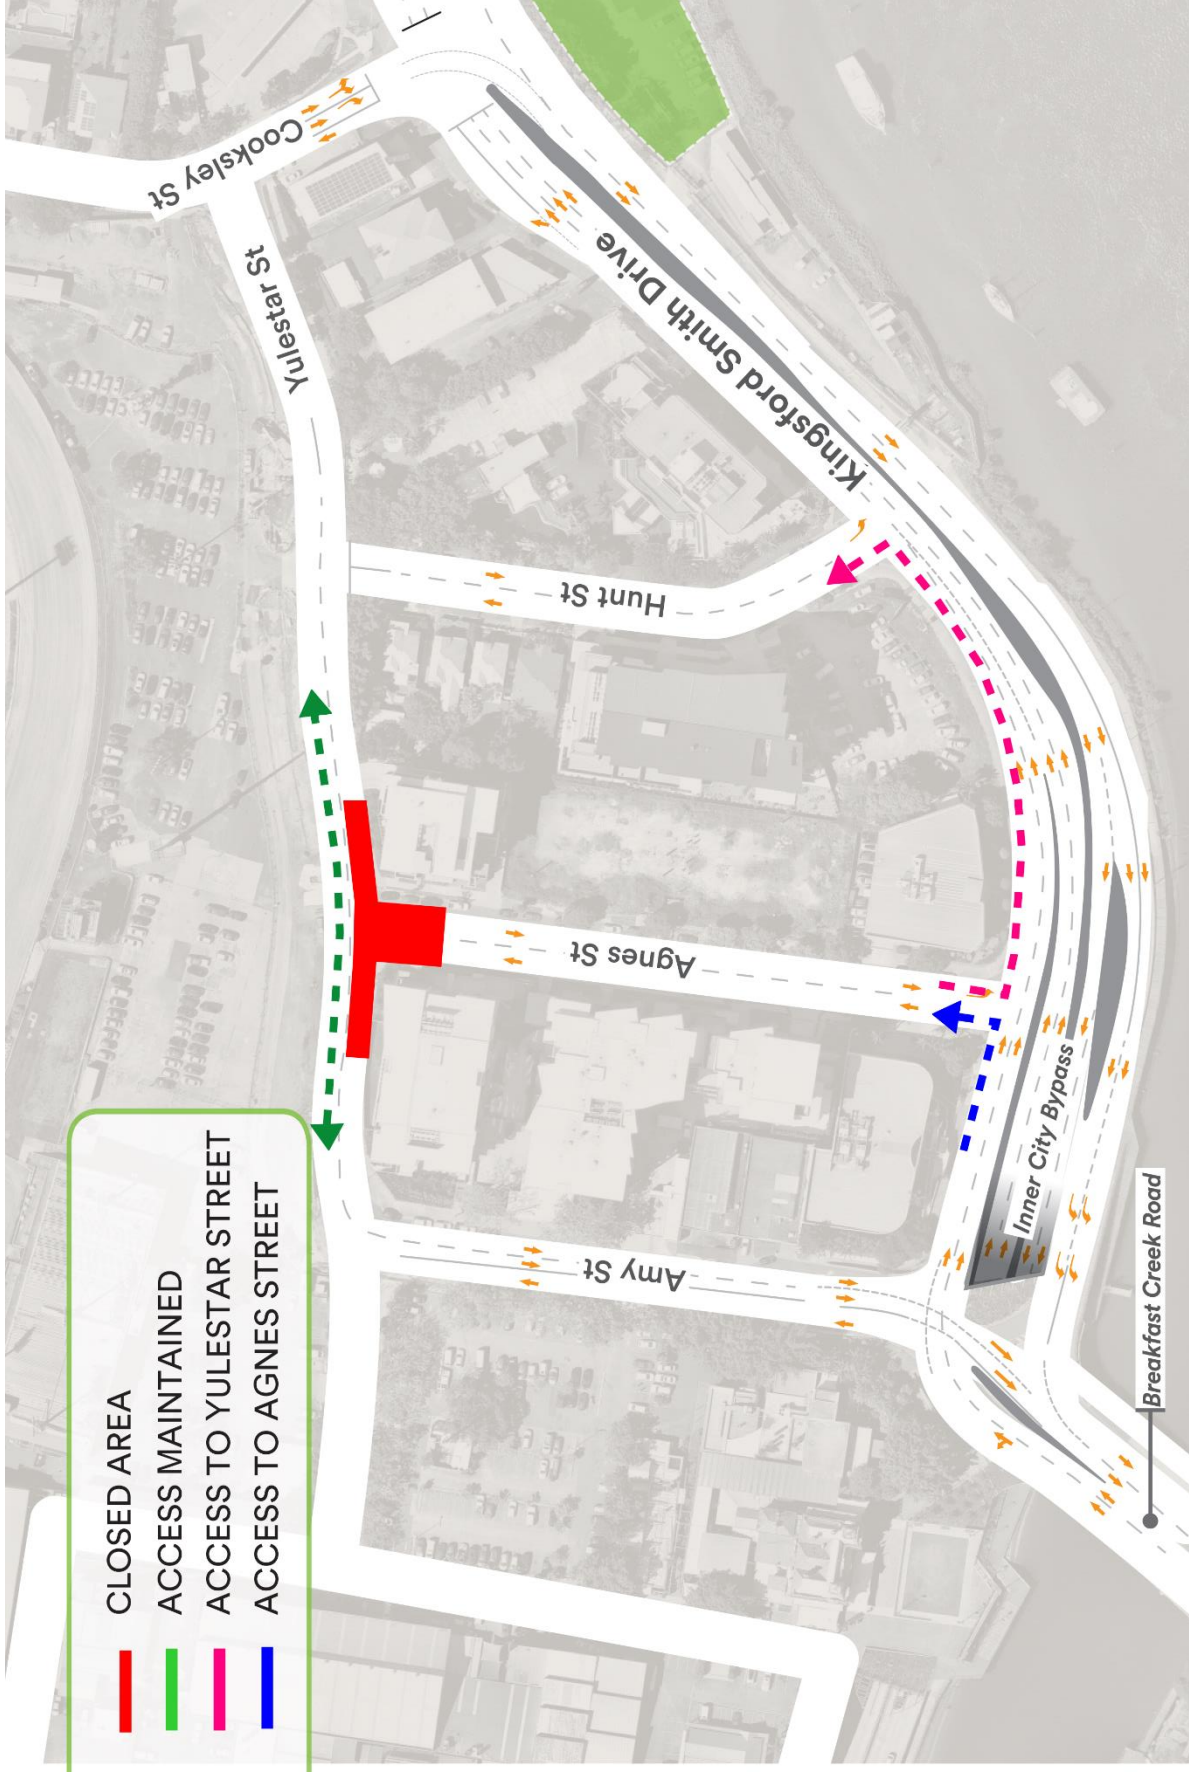

Temporary road closure - Yulestar Street and Agnes Street, Albion

Yulestar Street and Agnes Street closure: 7am Monday 15 January to 5pm Tuesday 16 January 2018

More information

For more information regarding planned construction activities, please contact the team on 1800 084 383 or email info@ksdupgrade.com.au