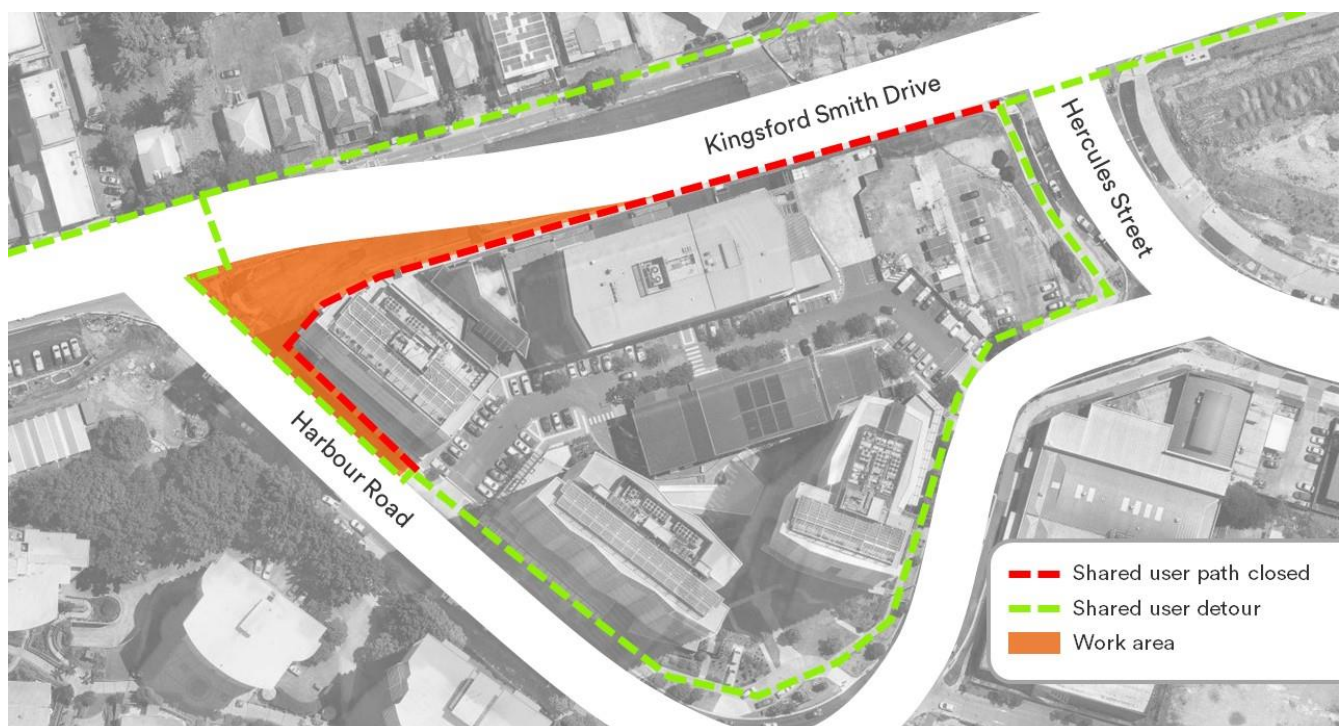

KINGSFORD SMITH DRIVE UPGRADE

Community Notice

May 2018

Temporary shared user path closure – Kingsford Smith Drive near Harbour Road

From **Monday 11 June 2018 for up to three months**, the southern shared user path on Kingsford Smith Drive between Harbour Road and Hercules Street will be temporarily closed.

This closure is required to allow for the construction of the new road pavement, kerb and footpath on Kingsford Smith Drive and Harbour Road.

Pedestrians and cyclists will be detoured down Harbour Road and up Hercules Street. See map below for details.

In the event of wet weather or unforeseen circumstances, this shared user path closure may be extended to allow the work activity to be completed safely.

For more information regarding planned construction activities, please contact the team on 1800 084 383 or email info@ksdupgrade.com.au

Phone: 1800 084 383
Email: info@ksdupgrade.com.au
Web: www.ksdupgrade.com.au
Visit: Kingsford Smith Drive upgrade Visitor Centre
Post: GPO Box 2777, Brisbane, QLD 4001

Designed and constructed by

lendlease

An initiative of

Dedicated to a better Brisbane